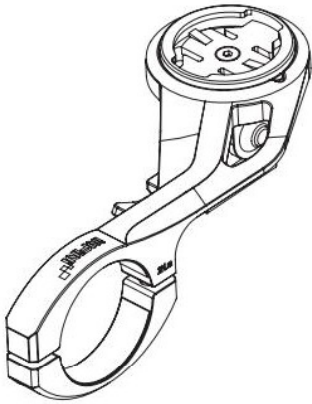

**COMPONENTS**

Fit Ø 31.8mm handlebar

Fit Ø25.4mm handlebar

**OPTIONAL:**  
Compatible with Bryton

**MOUNT YOUR BRACKET**

\* Compatible with GARMIN Edge 25 / 510 / 520 / 810 / 820 / 1000 and GoPro camera

\* For more information please refer to the official website: [www.infini.com.tw](http://www.infini.com.tw)

**SPECIFICATIONS**

Size: 124.5 × 54.5 × 38.3 mm

Weight: 53 g

**PRODUCT WARRANTY**

INFINI offers a two-year Limited Warranty from the date of original purchase. Products are warranted to be free from manufacturing defects in materials and workmanship under normal use.