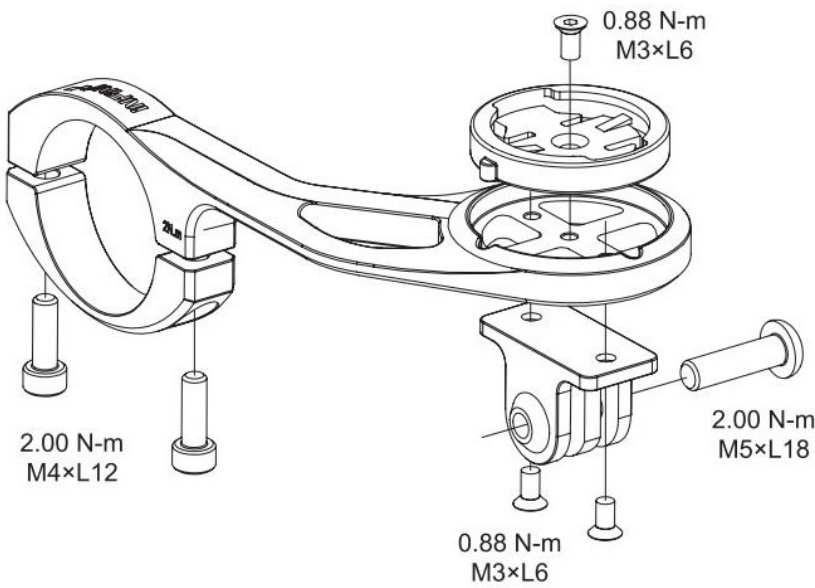

**COMPONENTS**

Fit Ø 31.8mm handlebar

Fit Ø25.4mm handlebar

**OPTIONAL:**  
Compatible with Bryton

**MOUNT YOUR BRACKET**

\* Compatible with GARMIN Edge 25 / 510 / 520 / 810 / 820 / 1000 and GoPro camera

\* For more information please refer to the official website: [www.infini.com.tw](http://www.infini.com.tw)

**SPECIFICATIONS**

Size: 124.5 × 54.5 × 38.3 mm

Weight: 53 g

**PRODUCT WARRANTY**

INFINI offers a two-year Limited Warranty from the date of original purchase. Products are warranted to be free from manufacturing defects in materials and workmanship under normal use.