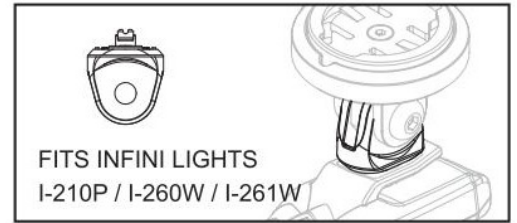

**COMPONENTS**

Fit Ø 31.8mm handlebar

Fit Ø25.4mm handlebar

**OPTIONAL:**  
Compatible with Bryton

**MOUNT YOUR BRACKET**

\* Compatible with GARMIN Edge 25 / 510 / 520 / 810 / 820 / 1000 and GoPro camera

\* For more information please refer to the official website: [www.infini.com.tw](http://www.infini.com.tw)

**SPECIFICATIONS**

Size: 124.5 × 54.5 × 38.3 mm

Weight: 53 g

**PRODUCT WARRANTY**

INFINI offers a two-year Limited Warranty from the date of original purchase. Products are warranted to be free from manufacturing defects in materials and workmanship under normal use.