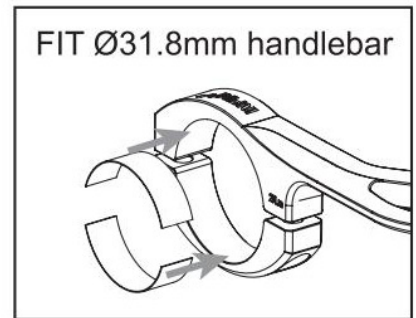

**COMPONENTS**

Fit Ø 31.8mm handlebar

Fit Ø25.4mm handlebar

**OPTIONAL:**  
Compatible with Bryton

**MOUNT YOUR BRACKET**

\* Compatible with GARMIN Edge 25 / 510 / 520 / 810 / 820 / 1000 and GoPro camera

\* For more information please refer to the official website: [www.infini.com.tw](http://www.infini.com.tw)

**SPECIFICATIONS**

Size: 124.5 × 54.5 × 38.3 mm

Weight: 53 g

**PRODUCT WARRANTY**

INFINI offers a two-year Limited Warranty from the date of original purchase. Products are warranted to be free from manufacturing defects in materials and workmanship under normal use.