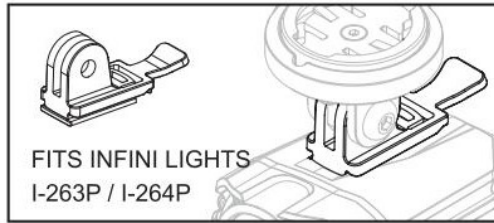

**COMPONENTS**

Fit Ø 31.8mm handlebar

Fit Ø25.4mm handlebar

**OPTIONAL:**  
Compatible with Bryton

**MOUNT YOUR BRACKET**

\* Compatible with GARMIN Edge 25 / 510 / 520 / 810 / 820 / 1000 and GoPro camera

\* For more information please refer to the official website: [www.infini.com.tw](http://www.infini.com.tw)

**SPECIFICATIONS**

Size: 124.5 × 54.5 × 38.3 mm

Weight: 53 g

**PRODUCT WARRANTY**

INFINI offers a two-year Limited Warranty from the date of original purchase. Products are warranted to be free from manufacturing defects in materials and workmanship under normal use.