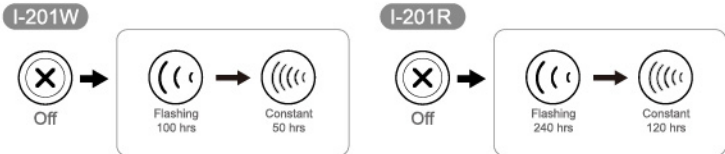

MOUNTING YOUR LIGHT

Install the light onto your handlebar.

BATTERY REPLACEMENT

TO SWITCH MODES

COMPONENTS

Light