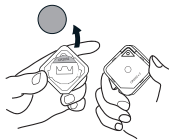

(Front Light)

(Rear Light)

FOR CAMPING

MOUNTING YOUR LIGHT

Twist the light in the direction of right or left into 45° and fasten it.

ADJUST YOUR HEAD STRAP

1. slide the plastic adjuster forward or backward to loosen or tighten the head strap.

2. 90 degree rotatable angle

BATTERY INSTALLATION

1. Remove the lens by placing a coin in the side slot and twist until the two sides separate.
2. Install 2 new CR2032 battery into the battery connector one by one, then put the case back.

REMIIND

Please remove battery insulation sheet before first use

COMPONENTS

Light / brackets / straps / pads / cable tie x 2 / head strap

x2

x2

TO SWITCH MODES

Press the button on the front of the light.

Key chain hole

Press

White light

Constant

Flashing

Red light

Constant

Flashing