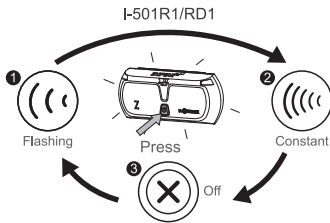

MODES

TO SWITCH MODES

Green Light:

- Slow flashing then off - Auto mode
- Fast flashing then off - Regular mode
- Constant - Low battery indicator

(Please replace the battery once the low battery indicator shows.)

*AUTO: Automatically turn off and turn on with light and motion sensor and keep the light glowing for 4 mins after you stop.

BATTERY INSTALLATION

Remove the lens by placing a coin in the side slot and twist until the two sides separate.

Fasten the tenons on the main unit and the lens then snap the two sides together.

CABLE CONNECTION (I-501M)

1. Mount the light on your bike by using M5x20mm screw (included) and screwing to tighten.
2. Plug cables onto connection without any tools.

Size: 120 X 53 X 30 mm
 Weight: 65g (without battery)
 Battery: 2 X AA (LR06)
 Bolt: 50 mm and 80 mm

Caution:

Use only the specified type of batteries.
 DO NOT use old battery with new one.
 For your own safety, please do not operate the controls of the product while riding.