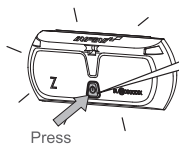

MODES

TO SWITCH MODES

Green Light:

- Slow flashing then off - Auto mode
- Fast flashing then off - Regular mode
- Constant - Low battery indicator

(Please replace the battery once the low battery indicator shows.)

*AUTO: Automatically turn off and turn on with light and motion sensor and keep the light glowing for 4 mins after you stop.

BATTERY INSTALLATION

Remove the lens by placing a coin in the side slot and twist until the two sides separate.

Fasten the tenons on the main unit and the lens then snap the two sides together.

CABLE CONNECTION (I-501M)

1. Mount the light on your bike by using M5x20mm screw (included) and screwing to tighten.
2. Plug cables onto connection without any tools.

Size: 120 X 53 X 30 mm
 Weight: 65g (without battery)
 Battery: 2 X AA (LR06)
 Bolt: 50 mm and 80 mm

Caution:

Use only the specified type of batteries.
 DO NOT use old battery with new one.
 For your own safety, please do not operate the controls of the product while riding.