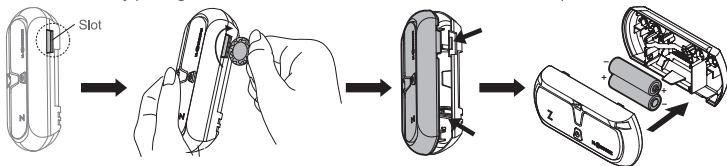

*AUTO: Automatically turn off and turn on with light and motion sensor and keep the light glowing for 4 mins after you stop.

BATTERY INSTALLATION

Remove the lens by placing a coin in the side slot and twist until the two sides separate.

Fasten the tenons on the main unit and the lens then snap the two sides together.

CABLE CONNECTION (I-501M)

1. Mount the light on your bike by using M5x20mm screw (included) and screwing to tighten.
2. Plug cables onto connection without any tools.

MOUNTING YOUR LIGHT ON CARRIER RACK

The light has two bolts on the back for mounting on your luggage carrier. The bolts can be width adjusted according to the size you need.

SPECIFICATIONS

0.5 Watt Red LED Carrier Light

Size: 120 X 53 X 30 mm
 Weight: 65g (without battery)
 Battery: 2 X AA (LR06)
 Bolt: 50 mm and 80 mm

Caution:

Use only the specified type of batteries.
 DO NOT use old battery with new one.
 For your own safety, please do not operate the controls of the product while riding.