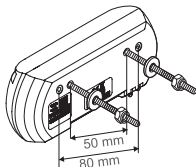

MOUNTING YOUR LIGHT ON CARRIER RACK

The light has two bolts on the back for mounting on your luggage carrier. The bolts can be width adjusted according to the size you need.