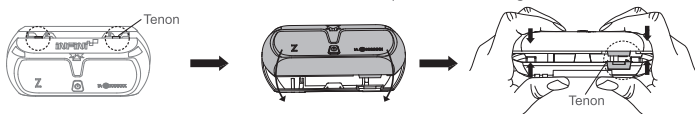

*AUTO: Automatically turn off and turn on with light and motion sensor and keep the light glowing for 4 mins after you stop.

BATTERY INSTALLATION

Remove the lens by placing a coin in the side slot and twist until the two sides separate.

Fasten the tenons on the main unit and the lens then snap the two sides together.

CABLE CONNECTION (I-501M)

1. Mount the light on your bike by using M5x20mm screw (included) and screwing to tighten.
2. Plug cables onto connection without any tools.

Size: 120 X 53 X 30 mm
 Weight: 65g (without battery)
 Battery: 2 X AA (LR06)
 Bolt: 50 mm and 80 mm

Caution:

Use only the specified type of batteries.
 DO NOT use old battery with new one.
 For your own safety, please do not operate the controls of the product while riding.