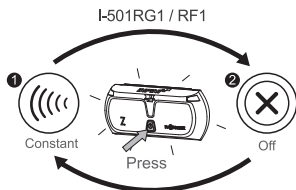

MODES

TO SWITCH MODES

Green Light:

- Slow flashing then off - Auto mode
- Fast flashing then off - Regular mode
- Constant - Low battery indicator

(Please replace the battery once the low battery indicator shows.)

*AUTO: Automatically turn off and turn on with light and motion sensor and keep the light glowing for 4 mins after you stop.