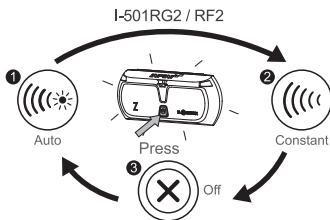

MODES

TO SWITCH MODES

Green Light:

- Slow flashing then off - Auto mode
- Fast flashing then off - Regular mode
- Constant - Low battery indicator

(Please replace the battery once the low battery indicator shows.)

*AUTO: Automatically turn off and turn on with light and motion sensor and keep the light glowing for 4 mins after you stop.

BATTERY INSTALLATION

Remove the lens by placing a coin in the side slot and twist until the two sides separate.

Fasten the tenons on the main unit and the lens then snap the two sides together.

CABLE CONNECTION (I-501M)

1. Mount the light on your bike by using M5x20mm screw (included) and screwing to tighten.
2. Plug cables onto connection without any tools.

Size: 120 X 53 X 30 mm
 Weight: 65g (without battery)
 Battery: 2 X AA (LR06)
 Bolt: 50 mm and 80 mm

Caution:

Use only the specified type of batteries.
 DO NOT use old battery with new one.
 For your own safety, please do not operate the controls of the product while riding.