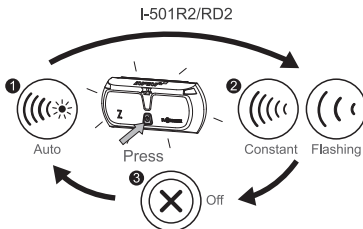

MODES

TO SWITCH MODES

Green Light:

- Slow flashing then off - Auto mode
- Fast flashing then off - Regular mode
- Constant - Low battery indicator

(Please replace the battery once the low battery indicator shows.)

*AUTO: Automatically turn off and turn on with light and motion sensor and keep the light glowing for 4 mins after you stop.

BATTERY INSTALLATION

Remove the lens by placing a coin in the side slot and twist until the two sides separate.

Fasten the tenons on the main unit and the lens then snap the two sides together.

CABLE CONNECTION (I-501M)

1. Mount the light on your bike by using M5x20mm screw (included) and screwing to tighten.
2. Plug cables onto connection without any tools.

Size: 120 X 53 X 30 mm
 Weight: 65g (without battery)
 Battery: 2 X AA (LR06)
 Bolt: 50 mm and 80 mm

Caution:

Use only the specified type of batteries.
 DO NOT use old battery with new one.
 For your own safety, please do not operate the controls of the product while riding.