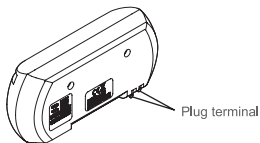

*AUTO: Automatically turn off and turn on with light and motion sensor and keep the light glowing for 4 mins after you stop.

BATTERY INSTALLATION

Remove the lens by placing a coin in the side slot and twist until the two sides separate.

Fasten the tenons on the main unit and the lens then snap the two sides together.

CABLE CONNECTION (I-501M)

1. Mount the light on your bike by using M5x20mm screw (included) and screwing to tighten.
2. Plug cables onto connection without any tools.

Size: 120 X 53 X 30 mm
 Weight: 65g (without battery)
 Battery: 2 X AA (LR06)
 Bolt: 50 mm and 80 mm

Caution:

Use only the specified type of batteries.
 DO NOT use old battery with new one.
 For your own safety, please do not operate the controls of the product while riding.