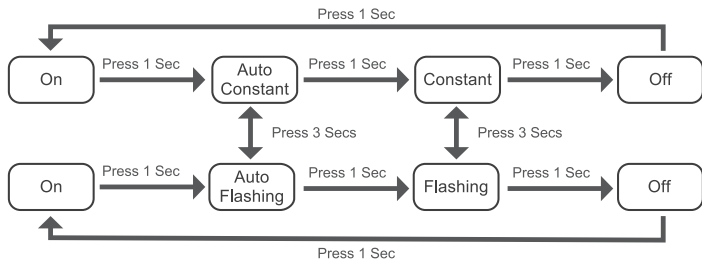

MODES

TO SWITCH MODES

Green Light:

- Slow flashing then off - Auto mode
- Fast flashing then off - Regular mode
- Constant - Low battery indicator

(Please replace the battery once the low battery indicator shows.)

*AUTO: Automatically turn off and turn on with light and motion sensor and keep the light glowing for 4 mins after you stop.

BATTERY INSTALLATION

Remove the lens by placing a coin in the side slot and twist until the two sides separate.

Fasten the tenons on the main unit and the lens then snap the two sides together.

CABLE CONNECTION (I-501M)

1. Mount the light on your bike by using M5x20mm screw (included) and screwing to tighten.
2. Plug cables onto connection without any tools.